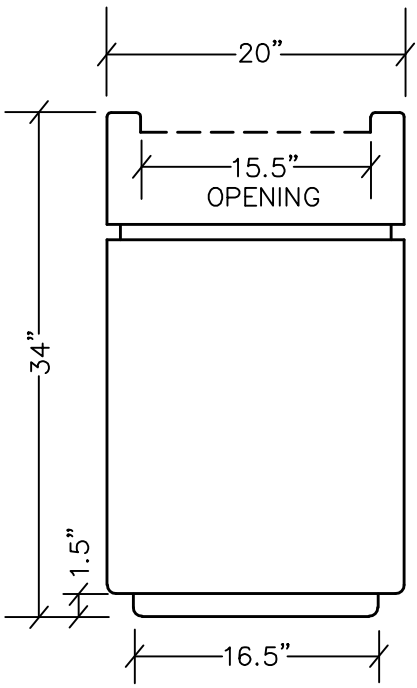

BOULEVARD ROUND RECEPTACLE  
MODEL NUMBER RLC-2034T TA

RECEPTACLE

TOP VIEW

SIDE VIEW

LINER

TOP VIEW

SIDE VIEW

RECEPTACLE  
LINER

DIVERTER