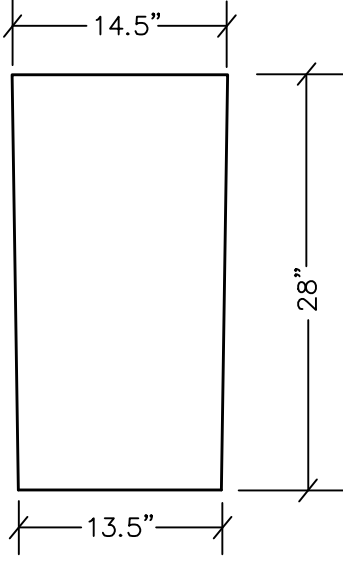

BOULEVARD ROUND RECEPTACLE  
MODEL NUMBER RLC-2034T TA

RECEPTACLE

TOP VIEW

SIDE VIEW

LINER

TOP VIEW

SIDE VIEW

RECEPTACLE  
LINER

DIVERTER