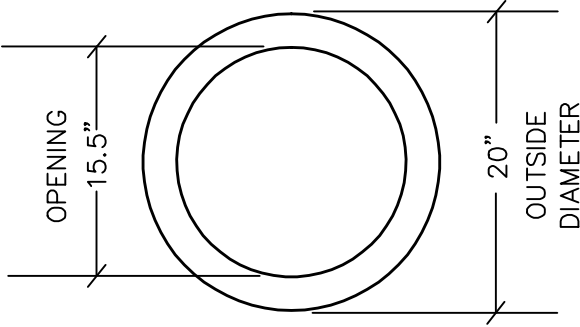

BOULEVARD ROUND RECEPTACLE  
MODEL NUMBER RLC-2034T TA

RECEPTACLE

TOP VIEW

SIDE VIEW

LINER

TOP VIEW

SIDE VIEW

RECEPTACLE  
LINER

DIVERTER